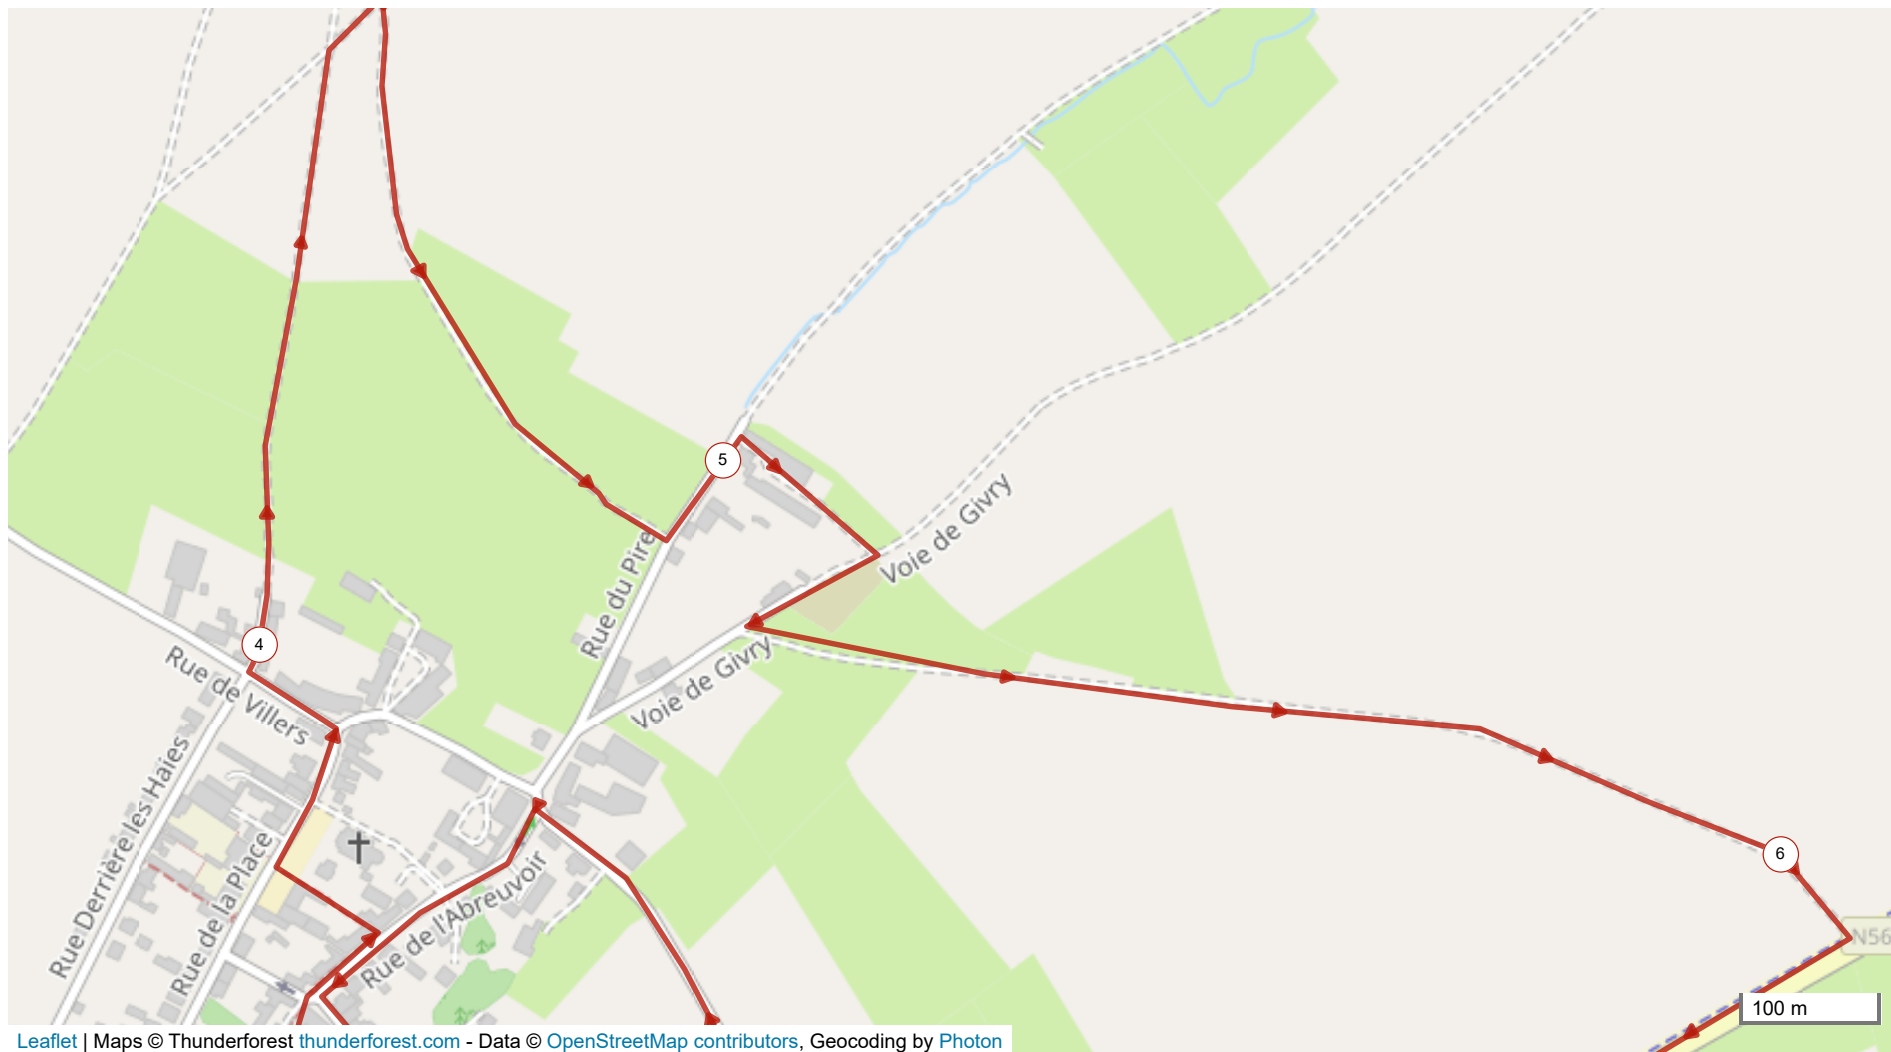

14390101 | Randonnée pédestre | Bettignies 11,7 km
Quévy-le-Petit -> Quévy-le-Petit
11.659 km ↑ 95 m ↓ 94 m ▲ 72 m ▼ 145 m

Leaflet | Maps © Thunderforest [thunderforest.com](https://www.thunderforest.com/) - Data © [OpenStreetMap contributors](https://openstreetmap.org/), Geocoding by [Photon](https://photon.photon.de/)

© 2022 Openrunner